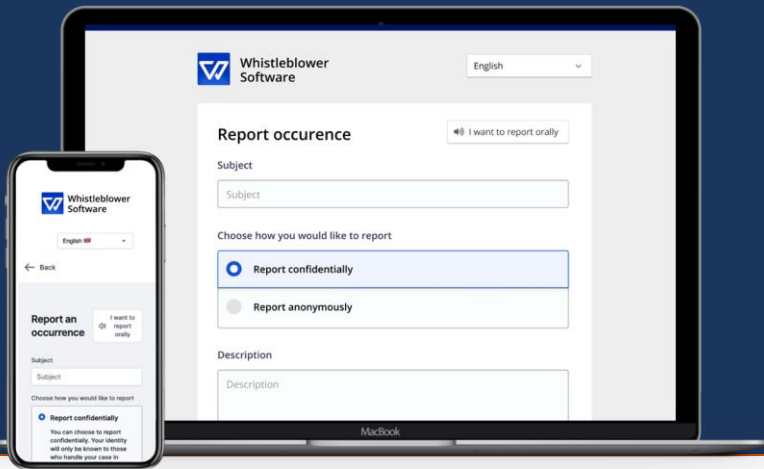

Whistleblowing Solution

BLUE WHALE set up a whistleblowing solution to ensure the protection of whistleblowers. You can report any wrongdoings you are victim of or the witness of.

This channel is for serious matters only and you will be able to report anonymously.

How to do it ?

1. Click on the reporting page link : (insert link)
2. Fill out the form and **SAVE** your password
3. Follow-up on your report thanks to your given password

Access the reporting page directly by scanning the QR code below: